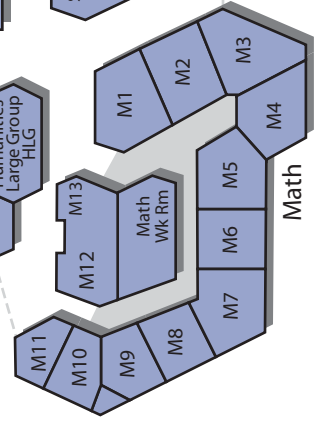

STADIUM

HERITAGE PARK POOL COMPLEX

IRVINE HIGH SCHOOL
4321 Walnut Ave. Irvine, CA 92604
(949) 936-7000

FOOTBALL PRACTICE FIELD

Performing Arts

Unified Arts

Science

Foreign Language

Humanities

Math

Back Parking Lot

Front Parking Lot

Walnut

Escobar