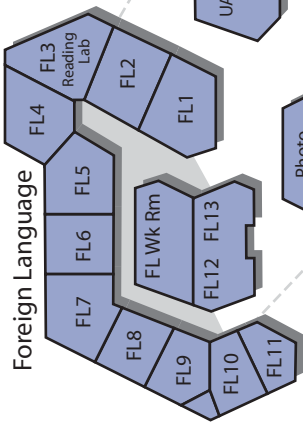

STADIUM

HERITAGE PARK POOL COMPLEX

IRVINE HIGH SCHOOL
4321 Walnut Ave. Irvine, CA 92604
(949) 936-7000

FOOTBALL PRACTICE FIELD

Performing Arts

Unified Arts

Science

Foreign Language

Humanities

Math

Back Parking Lot

Front Parking Lot

Walnut

Escobar