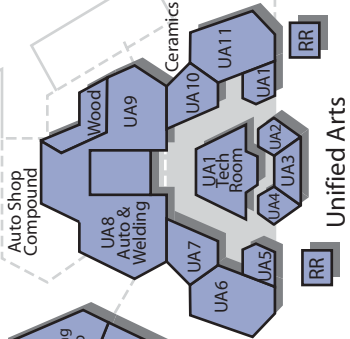

STADIUM

HERITAGE PARK POOL COMPLEX

IRVINE HIGH SCHOOL
4321 Walnut Ave. Irvine, CA 92604
(949) 936-7000

FOOTBALL PRACTICE FIELD

Performing Arts

Unified Arts

Science

Foreign Language

Humanities

Math

Back Parking Lot

Front Parking Lot

Walnut

Escobar