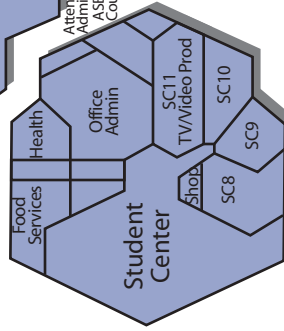

STADIUM

HERITAGE PARK POOL COMPLEX

IRVINE HIGH SCHOOL
4321 Walnut Ave. Irvine, CA 92604
(949) 936-7000

FOOTBALL PRACTICE FIELD

Performing Arts

Unified Arts

Science

Foreign Language

Humanities

Math

Back Parking Lot

Front Parking Lot

Walnut

Escobar